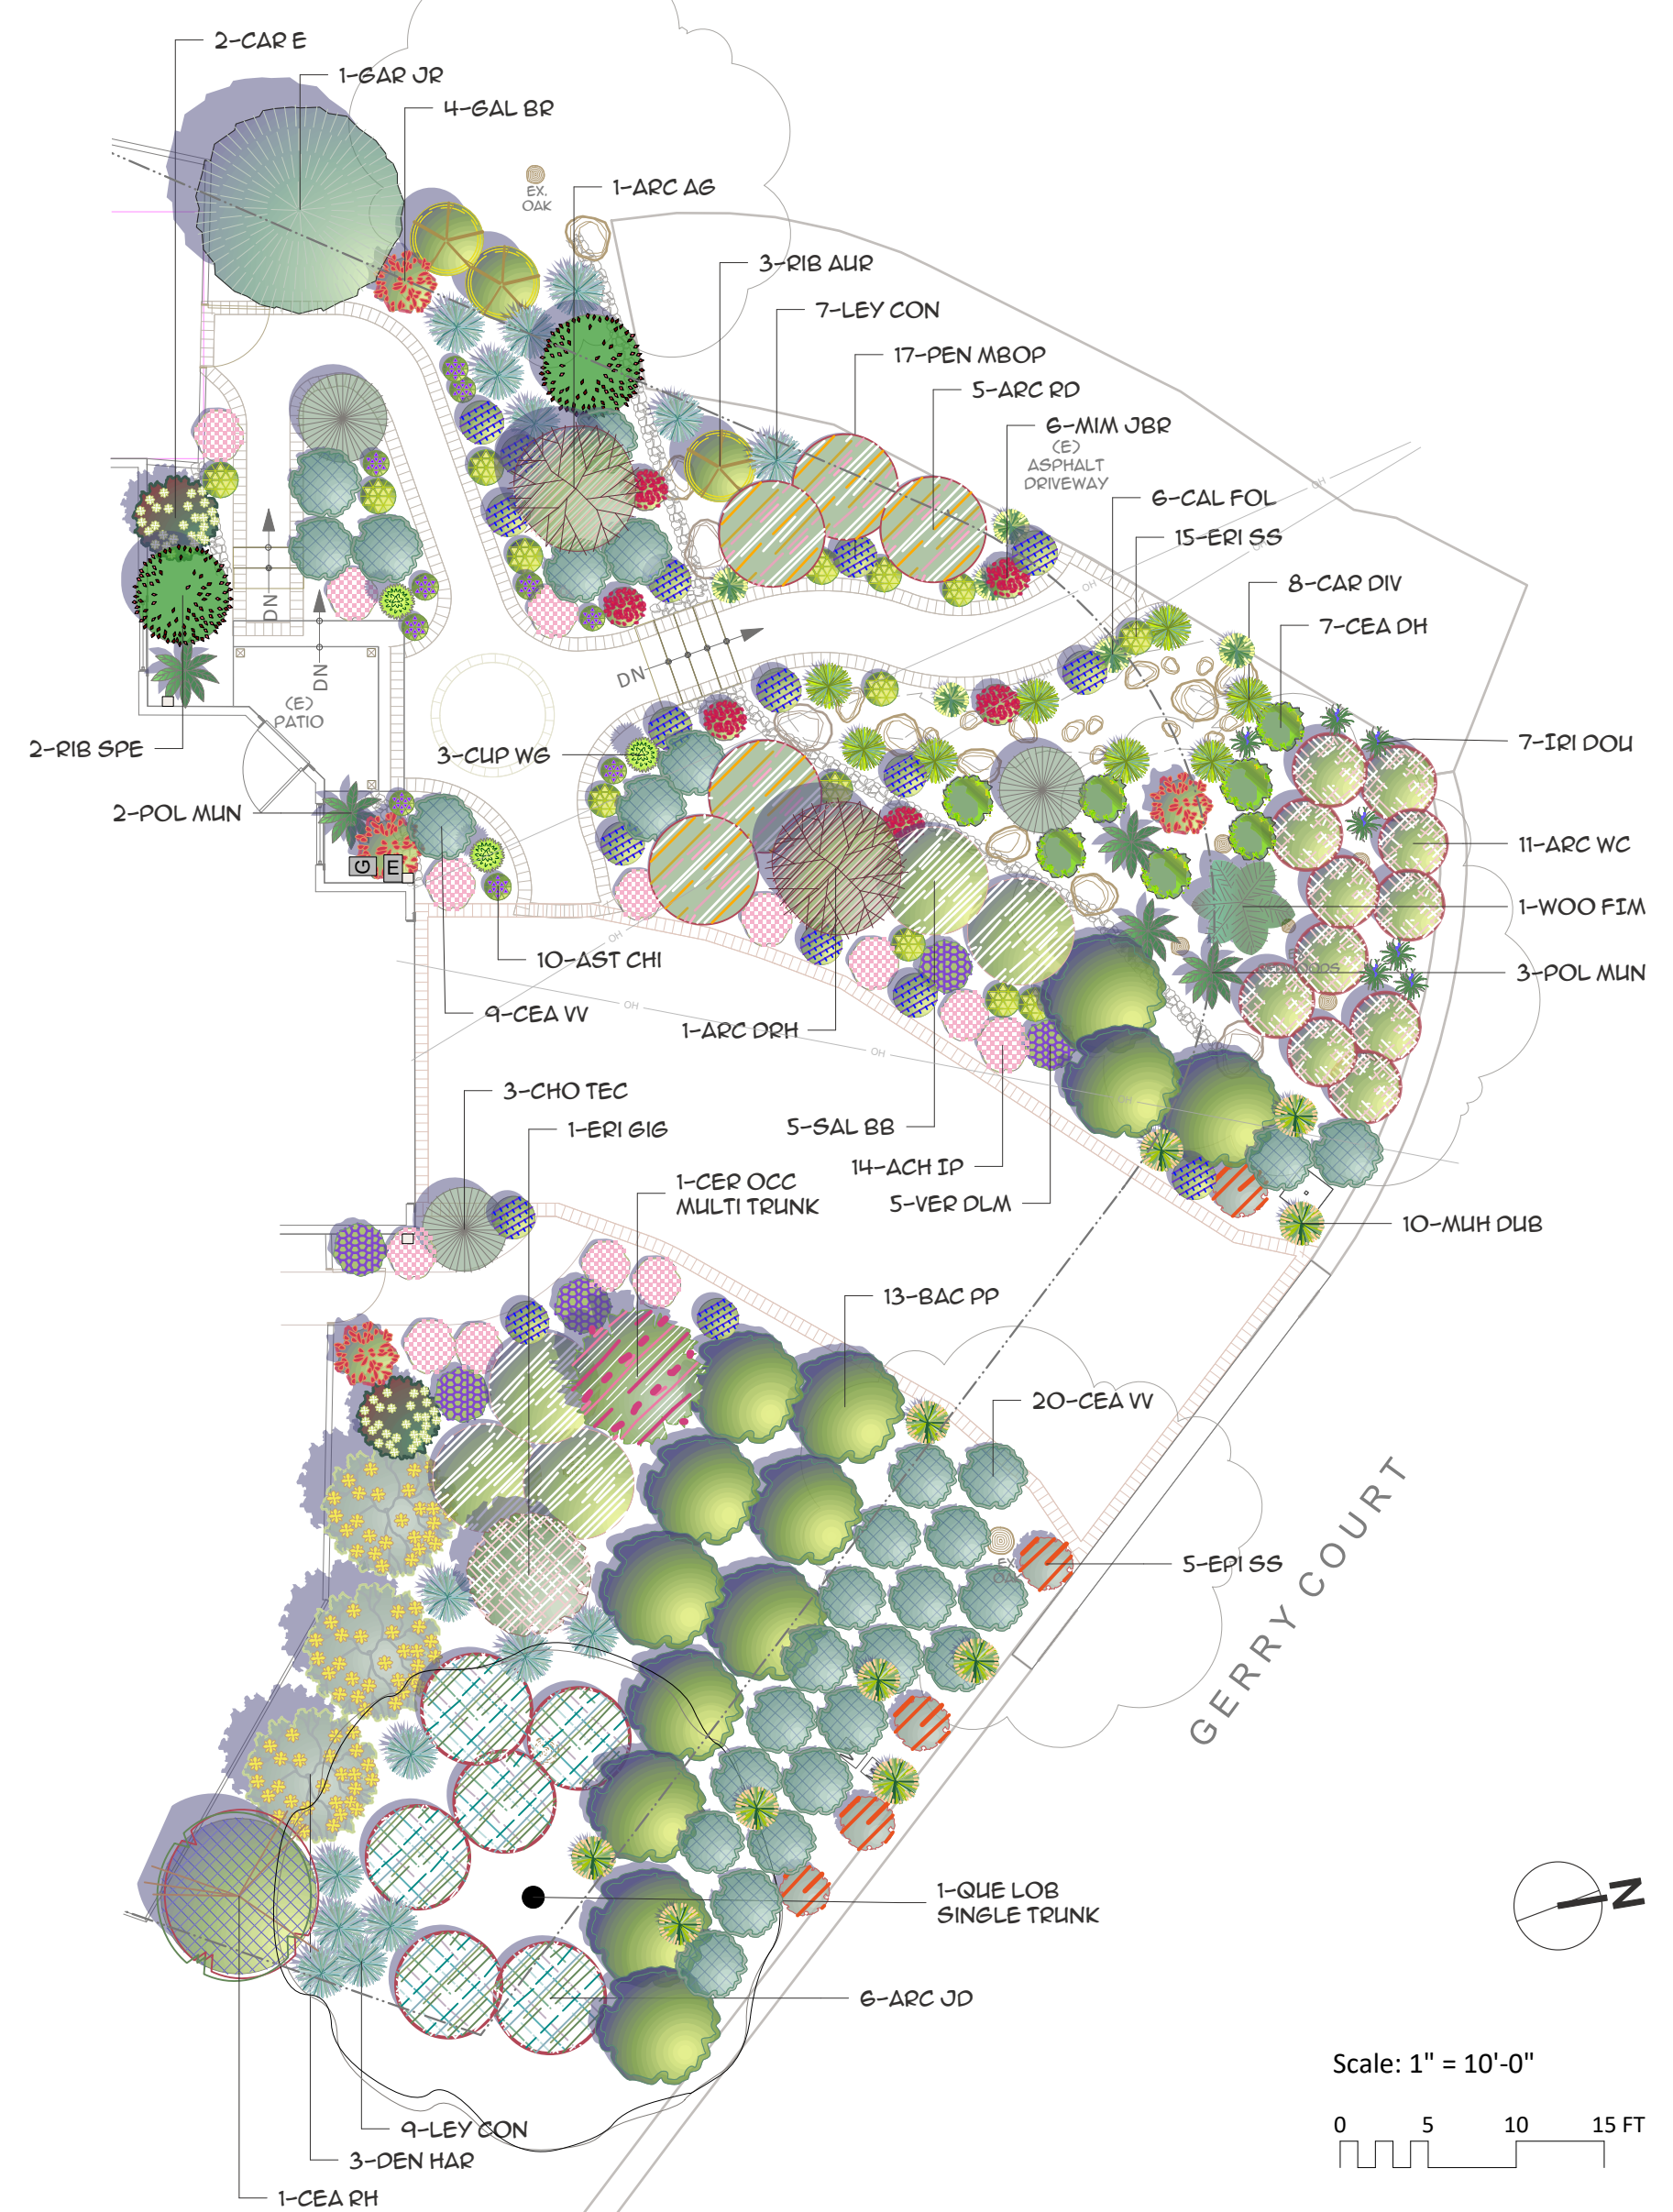

Peterson-Cochrane Residence
201 Gerry Court
Walnut Creek, CA 94596

Planting Plan - Front
2018

Scale: 1" = 10'-0"