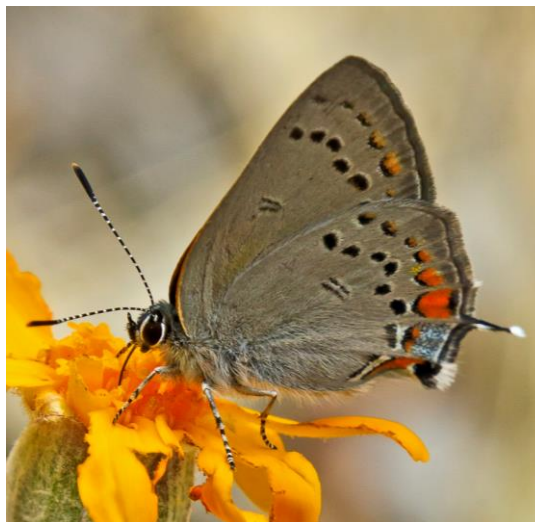

A Must-Have California Native Plant!

Western Serviceberry

Amelanchier alnifolia

Description: The **Western Serviceberry** is a beautiful shrub, bearing white flowers in early summer followed by edible berries that taste similar to blueberries. It is a great habitat plant that feeds birds, pollinators and butterflies.

Light: Full Sun / Part Shade

77 species of butterflies and moths can lay eggs on this plant.

Featured Butterfly: The tiny **California Hairstreak** has a wingspan of just over one inch. Watch for these tiny butterflies fluttering in your garden from April through September.

Keystone Plant: This California native is a “must have” (host) plant for caterpillars, which, in turn, are the “must have” food for baby birds.

Discover more at BringingBacktheNatives.net

Images: Western Serviceberry © Derek Armstrong; Hairstreak pupa © Kathy Kramer; California Hairstreak © Jerry James (all Creative Commons some rights reserved (CC-BY-NC) via iNaturalist.org)

Design: Jennifer B. Dirking – EcoGardenista.org

Permission is given for these signs to be freely distributed, but they cannot be sold.

Calscape.org

Scan here
for details