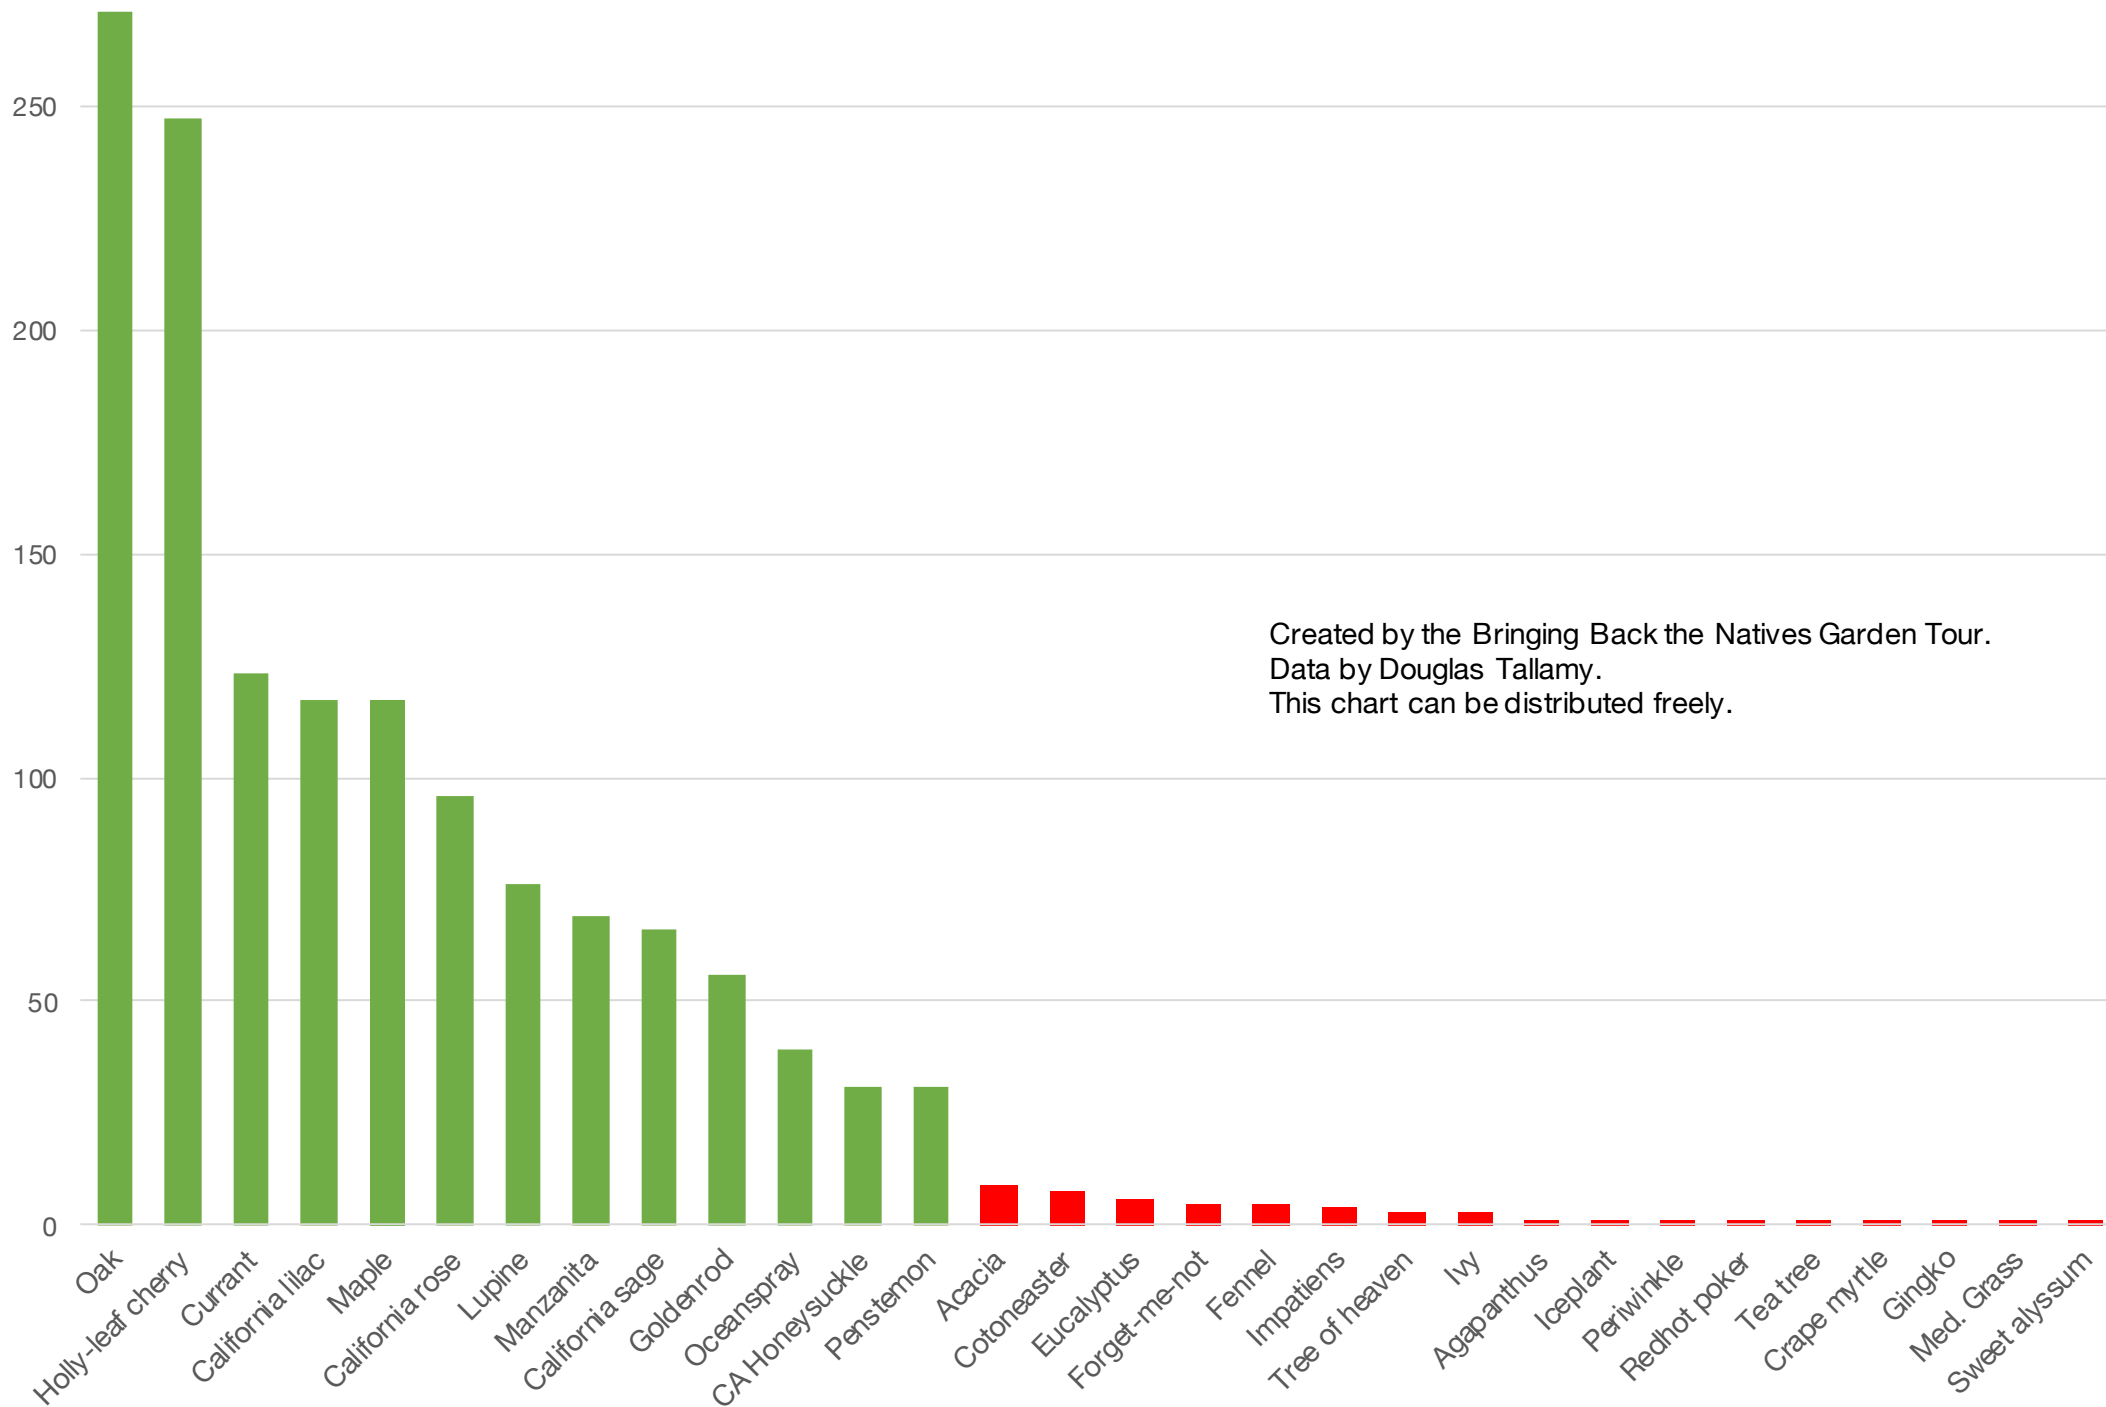

Typical native and nonnative plants and their reproductive value to butterflies and moths

Number of species of butterflies and moths that will lay eggs on this plant

Created by the Bringing Back the Natives Garden Tour.
Data by Douglas Tallamy.
This chart can be distributed freely.